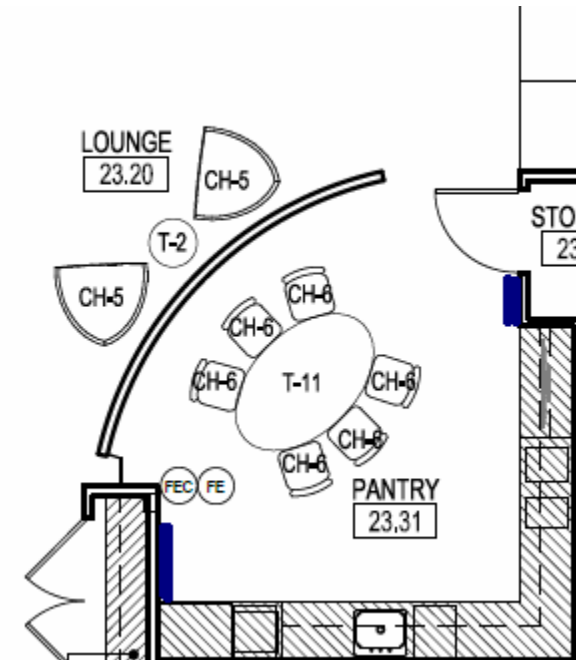

Federation tower: Art Decoration

Pantry: 20th floor

Stairs: 21st floor

Pantry: 21st floor

Lobby area: 32nd floor

Trading: 32nd floor

Trading: 32nd floor

Corridor: 32nd floor

Pantry: 32nd floor

Dubai office: Art Decoration

Reception area

Open space: Banking office

COO office

Global markets

Pantry/corridor

Hong Kong office: Art Decoration proposal

Reception area

Meeting room

COO office

Guest office

Global Banking

Pantry

New York office: Art Decoration proposal

Reception area entrance to trading hall

Reception area

Conference room 23.05

Conference room 23.10

Pantry

Pantry

Alena Larina: selected set

Alena Larina: selected set

Alena Larina: selected set